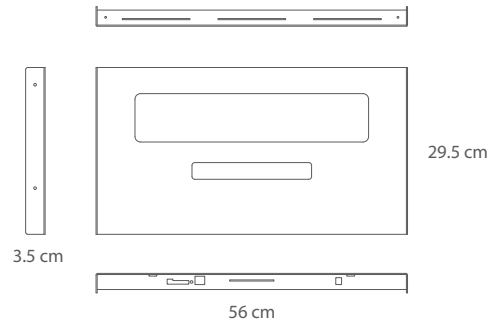

### Electrical and mechanical data

Input voltage: 12 VDC, 1.3 A  
Dimension: 56 x 29.5 x 3.5 cm  
Weight: 2.8 Kg