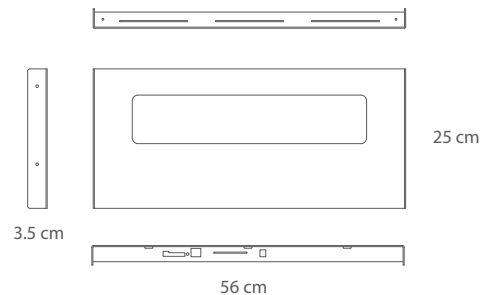

### Electrical and mechanical data

Input voltage: 12 VDC, 1.3 A  
Dimension: 56 x 25 x 3.5 cm  
Weight: 2.2 Kg